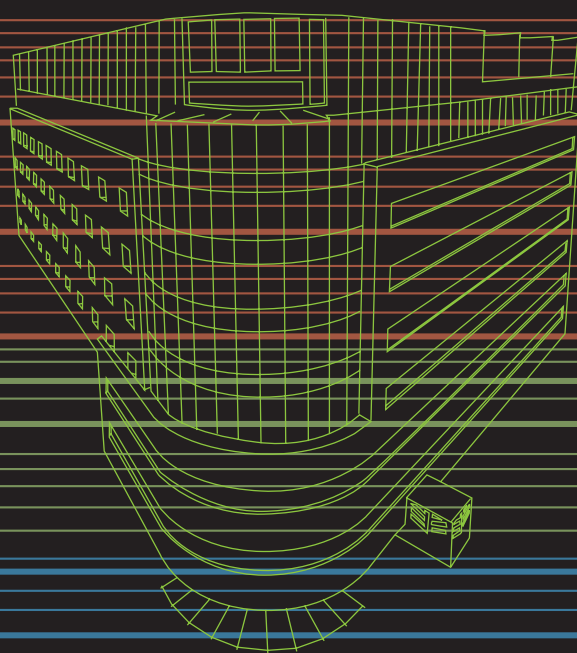

TAU

outdoor

Geom
by TAU

collection